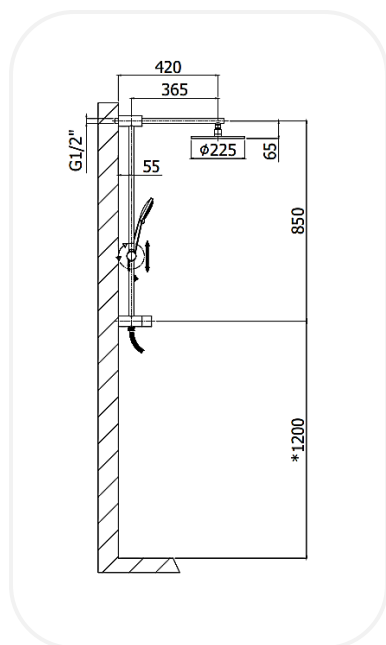

Showers

ZCOLNF00348

Shower Column

FEATURES

Practical elegant design

Shower column with upside water inlet complete with:
 Diverter
 Round sliding brackets
 ABS single spray hand shower
 With fixed tube
 Without mixer

SPECIFICATIONS

Series	SPRINKLE
Hand Shower	ABS, 1 Function
Shower Head	Metal, Ø225mm
Hose	Metal, 1500mm
Mixer	Not Included
Finish	Chrome

WARRANTY: 5 years

PARTS DESCRIPTION

Shower Column	ZCOLNF00348
----------------------	-------------