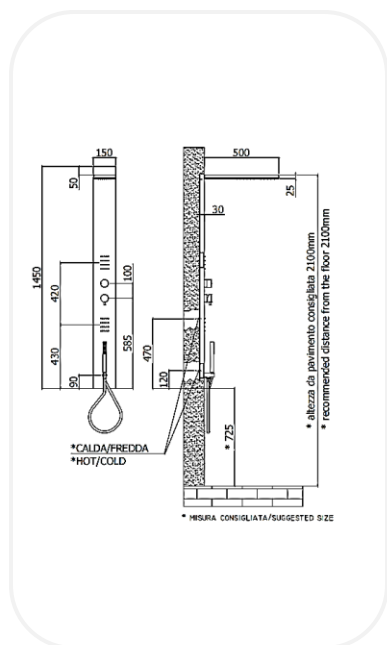

Showers

ZCOLNF00344

Shower Column

FEATURES

Practical elegant design

Stainless steel concealed shower column complete with
Fixed bracket
Metal hand-shower
Thermostatic shower mixer (with 3 ways diverter)

SPECIFICATIONS

Series	SPRINKLE
Bracket Type	Concealed
Hand Shower	Metal, 1 Function
Shower Head	Stainless Steel, 500x150x50mm
Hose	PVC, 1500mm
Mixer	Thermostatic
Finish	Chrome
Flow Rate	8 l/min

WARRANTY: 5 years

PARTS DESCRIPTION