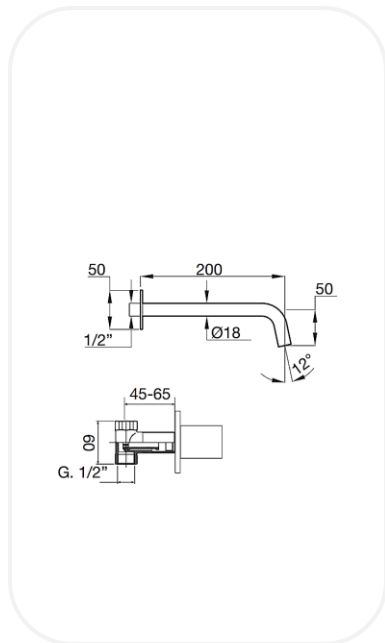

WARRANTY: 5 years

SPECIFICATIONS

Series	Eleganza
Finish	Chrome
Material	Brass
Flow Rate	6 l/min
Mounting Type	Concealed
Spout Length	200 mm

PARTS DESCRIPTION

Concealed wash basin mixer	AM00074
Spout	Included

OPTIONAL/RECOMMENDED PRODUCTS

Click Clack Waste   Optional