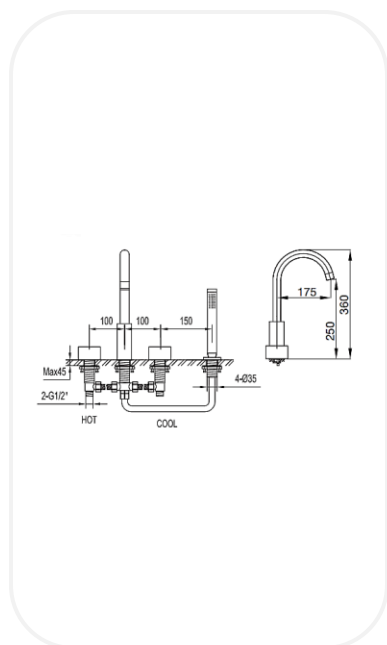

Luxury Mixers

AM00060

Bath/Shower Mixer

FEATURES

- Luxurious and opulent design
- Bath/shower 4 holes mixer with hand shower and Diverter
- Original cartridge for smooth control
- High corrosion resistance plating

SPECIFICATIONS

Series	Pietre Prezoise
Finish	Chrome
Material	Brass
Flow Rate	8 l/min
Mounting Type	Deck Mounted
Height	250 mm

WARRANTY: 5 years

PARTS DESCRIPTION

4 holes Bath/Shower Mixer	AM00060
Spout	Included
Flexible Connection Hose	Included