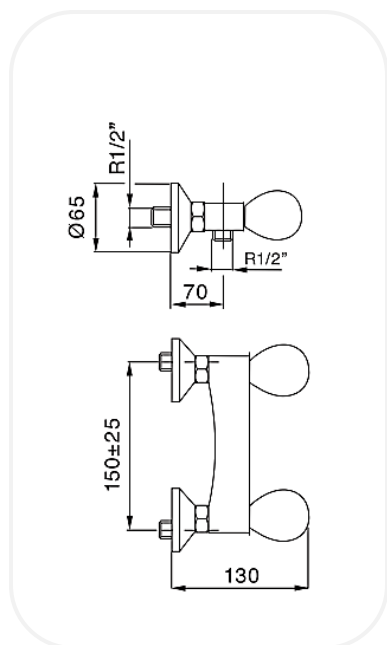

WARRANTY: 5 years

SPECIFICATIONS

Series	Sicilia
Finish	Chrome
Material	Brass
Flow Rate	8 l/min
Mounting Type	Wall Mounted

PARTS DESCRIPTION

Shower mixer	AM00048
Flexible Connection Hose	Included
Hand shower	Included