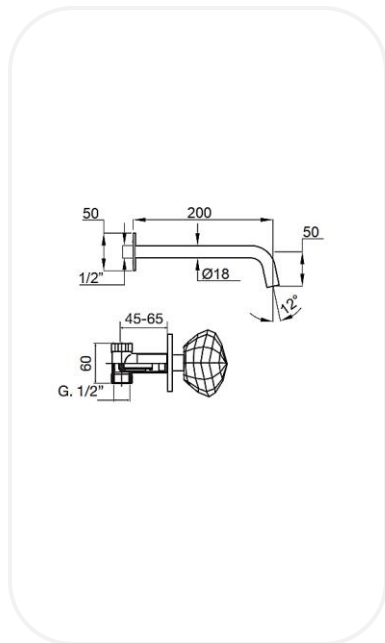

Luxury Mixers

AM00011

Wash Basin Mixer

FEATURES

- Luxurious and opulent design
- Concealed wash basin mixer (3-holes)
- Original cartridge for smooth control
- High corrosion resistance plating

SPECIFICATIONS

Series	Frosty
Finish	Chrome
Material	Brass
Flow Rate	6 l/min
Mounting Type	Concealed
Spout Length	200 mm

WARRANTY: 5 years

PARTS DESCRIPTION

Concealed wash basin mixer	AM00011
Spout	Included

OPTIONAL/RECOMMENDED PRODUCTS