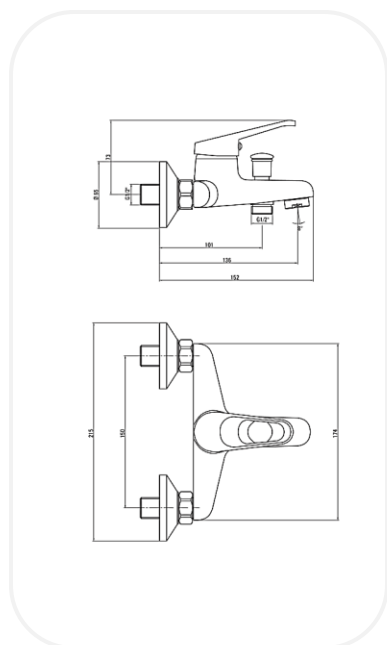

Faucets

TD00102

Bath/Shower Mixer

FEATURES

- Elegant design
- Single lever bath/shower mixer with spout
- Original cartridge for smooth control
- High corrosion resistance plating

SPECIFICATIONS

Series	LEMON
Finish	Chrome
Material	Brass
Flow Rate	8 l/min
Mounting Type	Wall Mounted

WARRANTY: 5 years

PARTS DESCRIPTION

Single Lever Bath/Shower Mixer	TD00102
Spout	Included