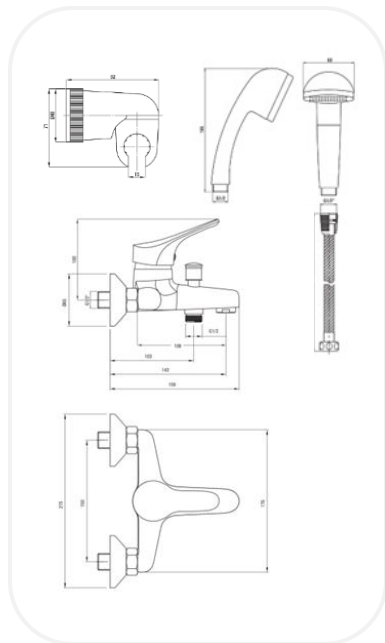

Faucets

TD00093

Bath/Shower Set

FEATURES

- Elegant design
- Single lever bath/shower set with spout and hand shower
- Original cartridge for smooth control
- High corrosion resistance plating

SPECIFICATIONS

Series	LEMON
Finish	Chrome
Material	Brass
Flow Rate	8 l/min
Mounting Type	Wall Mounted

WARRANTY: 5 years

PARTS DESCRIPTION

Single Lever Bath/Shower Set	TD00093
Spout	Included
Hand Shower	Included
Flexible Connection Hose	Included