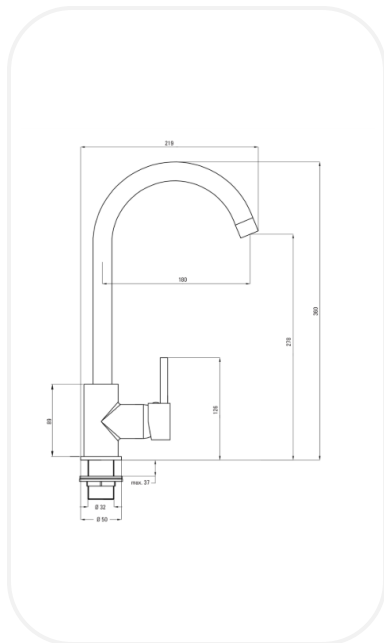

Kitchen Faucets

TD00039

Kitchen Mixer

FEATURES

Elegant design

One-hole sink mixer with swivelling spout

Original cartridge for smooth control

High corrosion resistance plating

SPECIFICATIONS

Series	ALFA
Finish	Chrome
Material	Brass
Flow Rate	7 l/min
Mounting Type	Deck Mounted

WARRANTY: 5 years

PARTS DESCRIPTION

Single Lever Kitchen Mixer	TD00039
Flexible Connection Hose	Included