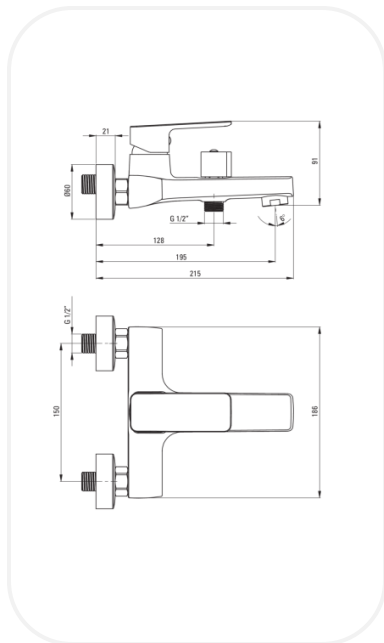

Faucets

TD00015

Bath & Shower Mixer

FEATURES

- Elegant design
- Single lever bath/shower mixer
- Original cartridge for smooth control
- High corrosion resistance plating

SPECIFICATIONS

Series	BOX
Finish	Chrome
Material	Brass
Flow Rate	8 l/min
Mounting Type	Wall Mounted

WARRANTY: 5 years

PARTS DESCRIPTION

Single Lever Bath & Shower Mixer	TD00015
Fixation kit	Included

OPTIONAL/RECOMMENDED PRODUCTS

Click Clack waste	Optional
--------------------------	----------