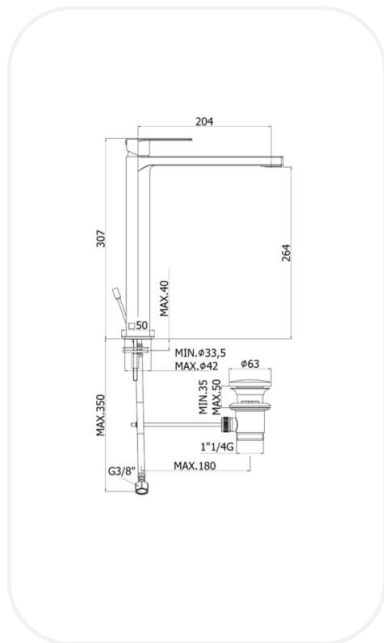

Faucets

TAPNF00256

Wash Basin Mixer

FEATURES

- Elegant design
- Single lever tall wash basin mixer

SPECIFICATIONS

Series	AURA
Finish	Chrome
Material	Brass
Flow Rate	6 l/min
Mounting Type	Deck Mounted
Height	264mm

WARRANTY: 5 years

PARTS DESCRIPTION

Single Lever Wash Basin Mixer	TAPNF00256
Flexible Connection Hose	Included
Fixation kit	Included

OPTIONAL/RECOMMENDED PRODUCTS

Pop-up waste	Optional
Click Clack Waste	Optional