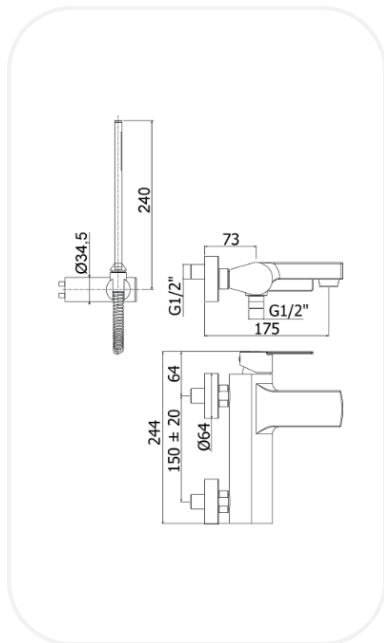

#### Bath/Shower Mixer

#### SPECIFICATIONS

Series	AURA
Finish	Chrome
Material	Brass
Flow Rate	8 l/min
Mounting Type	Wall Mounted

**WARRANTY: 5 years**

#### PARTS DESCRIPTION

Single Lever Bath/Shower Mixer	TAHNF00273
Hand Shower	Included
Spout	Included
Flexible Connection Hose	Included