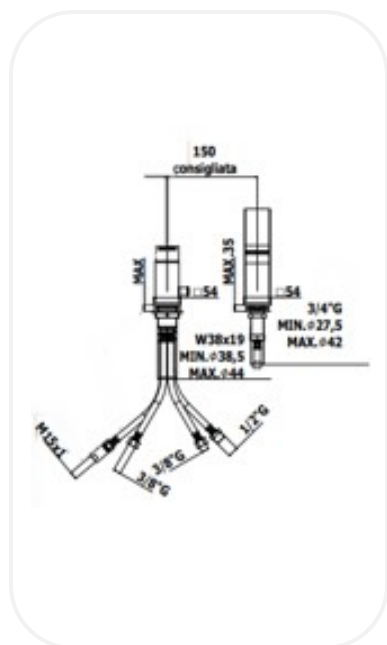

Faucets

RINNF00183

Shower Set

FEATURES

- Elegant design
- Single lever shower set with hand shower (2 holes) diverter
- Original cartridge for smooth control
- High corrosion resistance plating

SPECIFICATIONS

Series	JAMES
Finish	Chrome
Material	Brass
Flow Rate	8 l/min
Mounting Type	Deck Mounted

WARRANTY: 5 years

PARTS DESCRIPTION

Single Lever Shower Set	RINNF00183
Hand Shower	Included
Flexible Connection Hose	Included