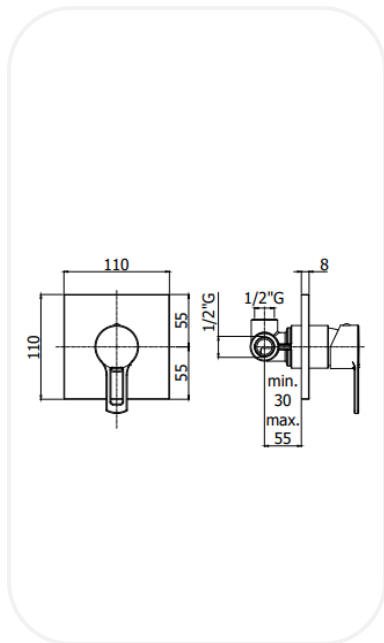

#### Shower Mixer

#### SPECIFICATIONS

<b>Series</b>	JAMES
<b>Finish</b>	Chrome
<b>Material</b>	Brass
<b>Flow Rate</b>	8 l/min
<b>Mounting Type</b>	Concealed

**WARRANTY:** 5 years

#### PARTS DESCRIPTION

<b>Single Lever Shower Mixer</b>	RINNF00176
<b>Concealed Body</b>	Included