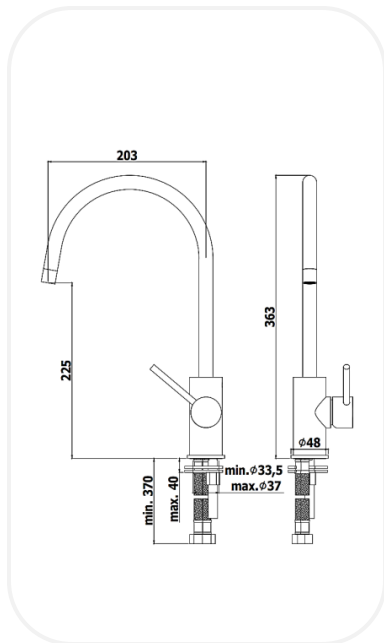

#### SPECIFICATIONS

Series	ALFA
Finish	Chrome
Material	Brass
Flow Rate	7 l/min
Mounting Type	Deck Mounted