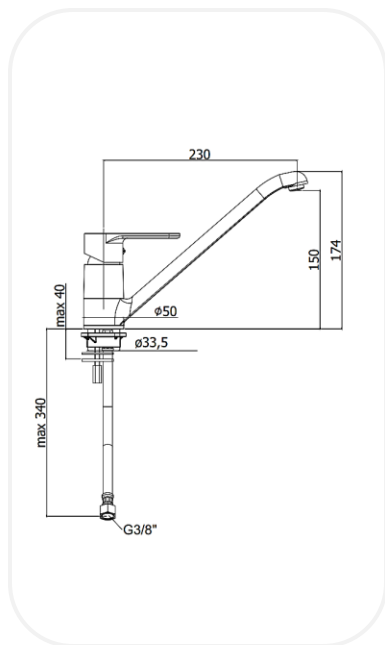

Kitchen Faucets

GRNF00469

Kitchen Mixer

FEATURES

Elegant design

One-hole sink mixer with swivelling spout

Original cartridge for smooth control

High corrosion resistance plating

SPECIFICATIONS

Series	SPATULA
Finish	Chrome
Material	Brass
Flow Rate	7 l/min
Mounting Type	Deck Mounted

WARRANTY: 5 years

PARTS DESCRIPTION

Single Lever Kitchen Mixer	GRNF00469
Flexible Connection Hose	Included