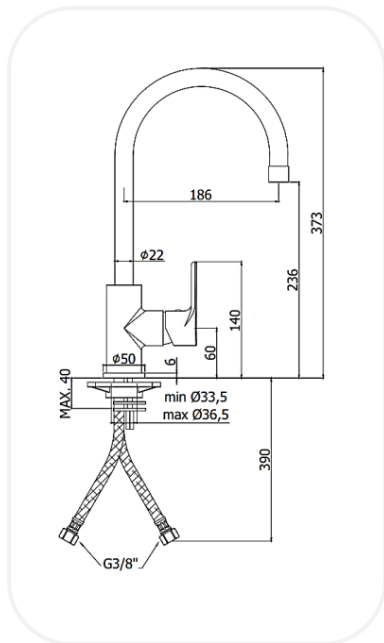

WARRANTY: 5 years

SPECIFICATIONS

| | |
|---------------|--------------|
| Series | SPATULA |
| Finish | Chrome |
| Material | Brass |
| Flow Rate | 7 l/min |
| Mounting Type | Deck Mounted |

PARTS DESCRIPTION