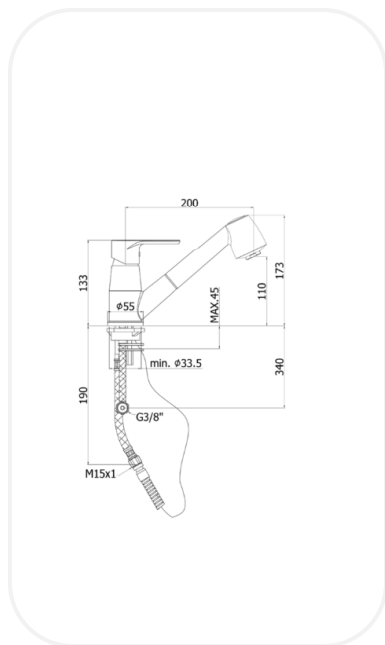

Kitchen Faucets

GRNF00464

Kitchen Mixer

FEATURES

Elegant design

One-hole sink mixer with swivelling spout
ABS pull out hand-shower (two spray-functions)

Original cartridge for smooth control

High corrosion resistance plating

SPECIFICATIONS

Series	SPATULA
Finish	Chrome
Material	Brass
Flow Rate	7 l/min
Mounting Type	Deck Mounted

WARRANTY: 5 years

PARTS DESCRIPTION

Single Lever Kitchen Mixer	GRNF00464
Flexible Connection Hose	Included