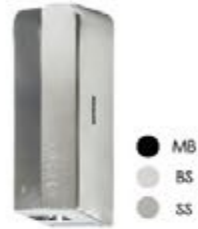

BUBBLE

FN00001
Automatic liquid soap Dispenser
304 Stainless steel | 1000ml
275 x 105 x 95mm
ADA compliant