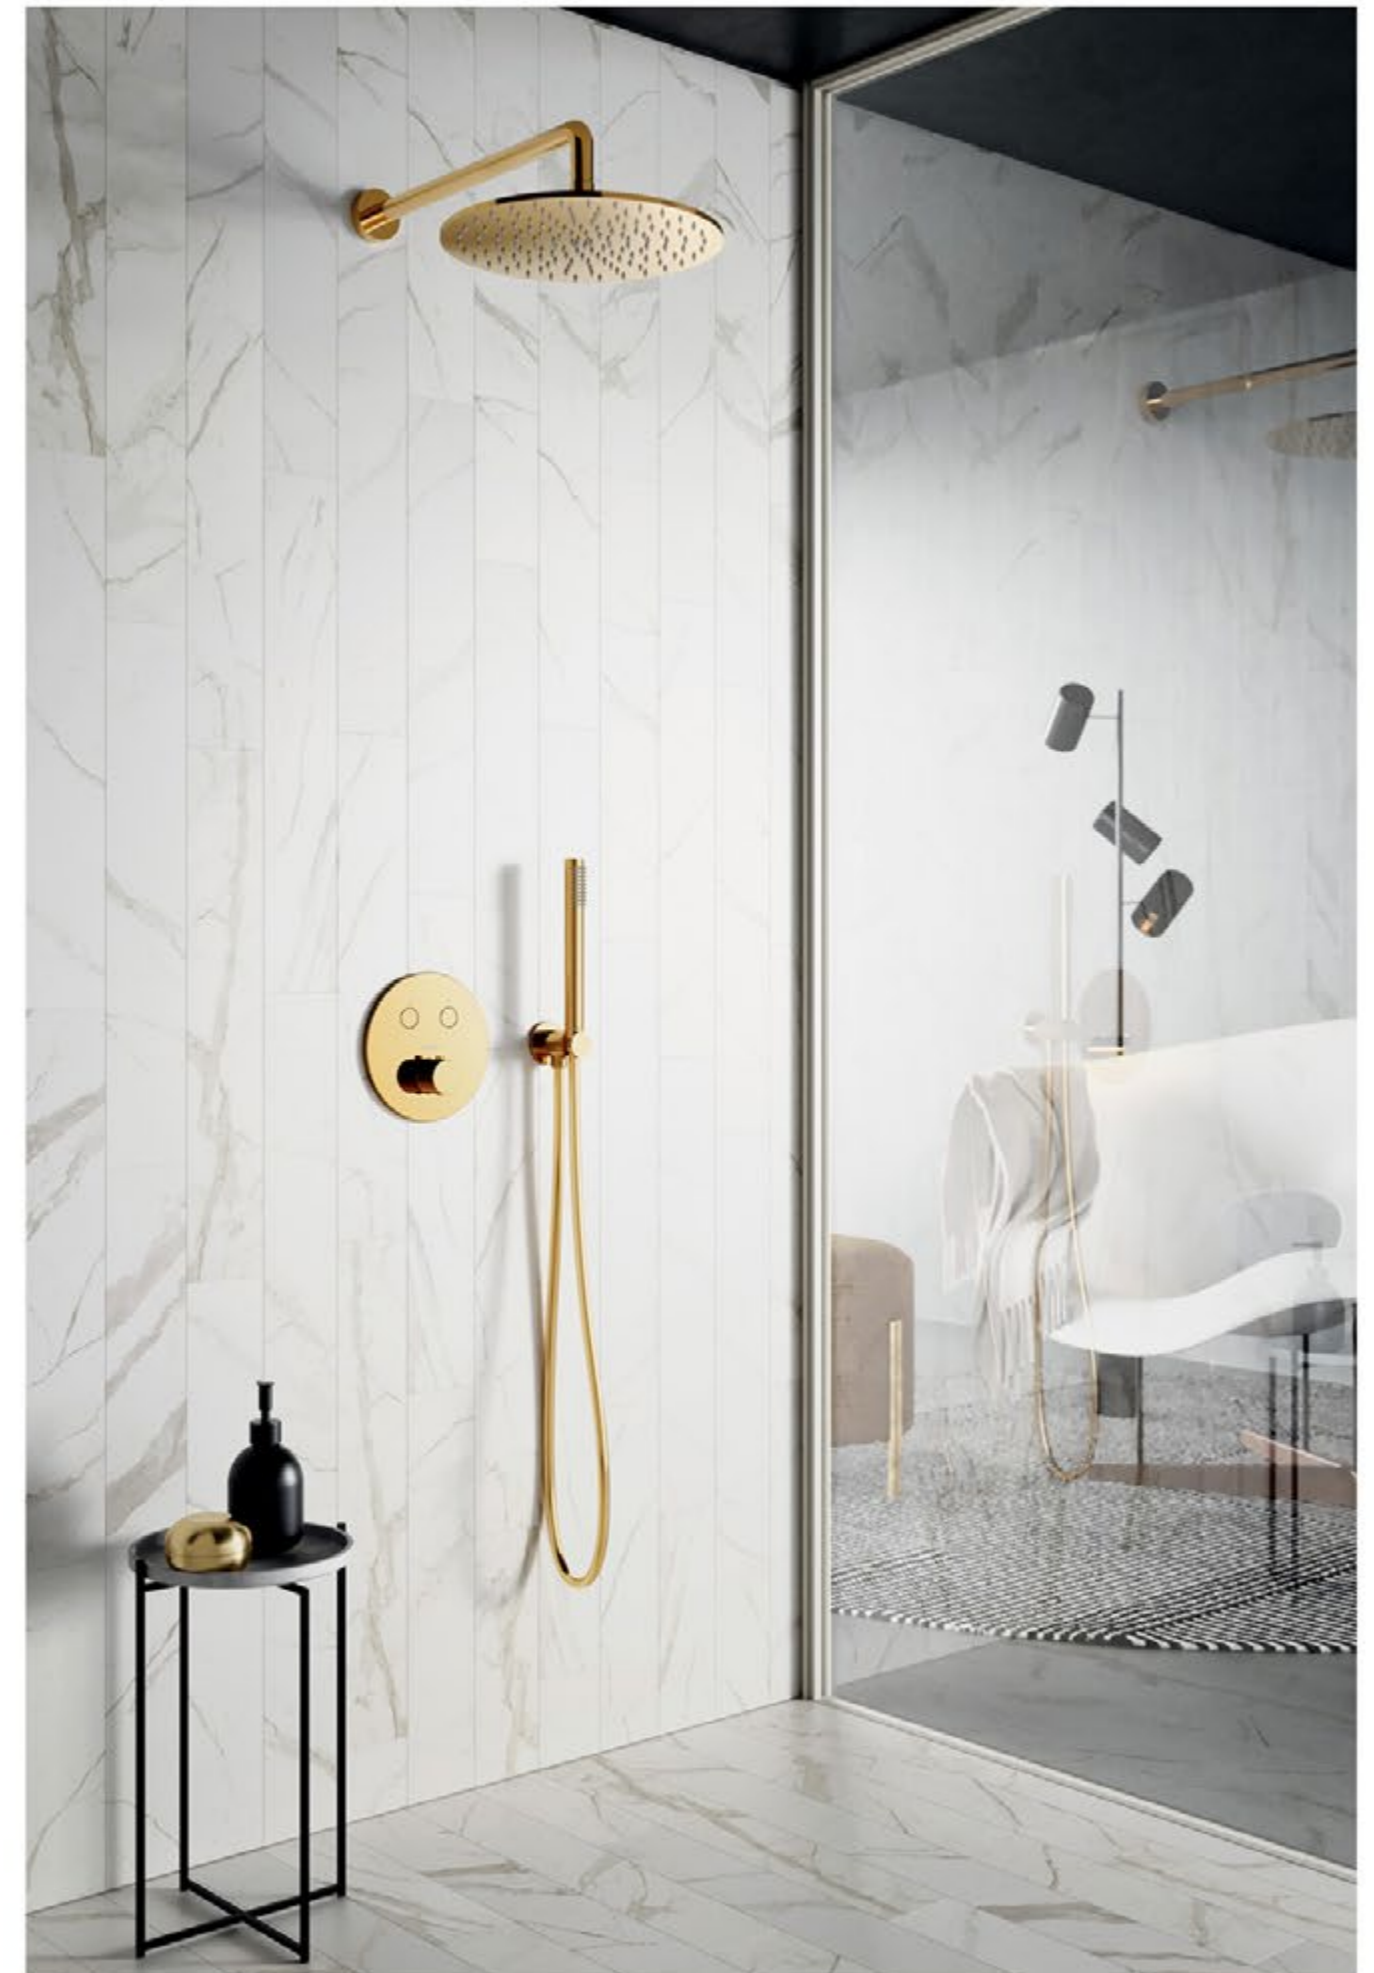

FLORENCE

External set concealed Shower mixer

- (1 function)
- With push diverter On/Off
- **COMPLETE WITH**
- Mixer body (with ceramic disc cartridge)
- Round metal wall plate Ø180mm
- Round handle

External set concealed Shower mixer

- (2 functions)
- With push diverter On/Off
- **COMPLETE WITH**
- Mixer body (with ceramic disc cartridge)
- Round metal wall plate Ø180mm
- Round handle

External set concealed Shower mixer

- (3 functions)
- With push diverter On/Off
- **COMPLETE WITH**
- Mixer body (with ceramic disc cartridge)
- Round metal wall plate Ø180mm
- Round handle

External set concealed Shower mixer

- (1 functions)
- With push diverter On/Off
- **COMPLETE WITH**
- Mixer body (with ceramic disc cartridge)
- Square metal wall plate 150x180mm
- Square handle

External set concealed Shower mixer

- (2 functions)
- With push diverter On/Off
- **COMPLETE WITH**
- Mixer body (with ceramic disc cartridge)
- Square metal wall plate 150x180mm
- Square handle

External set concealed Shower mixer

- (3 functions)
- With push diverter On/Off
- **COMPLETE WITH**
- Mixer body (with ceramic disc cartridge)
- Square metal wall plate 150x180mm
- Square handle

- Chrome
- Polished gold
- Brushed gold
- Matt black
- Steel
- Matt White

SHOWERS SERIES | FLORENCE