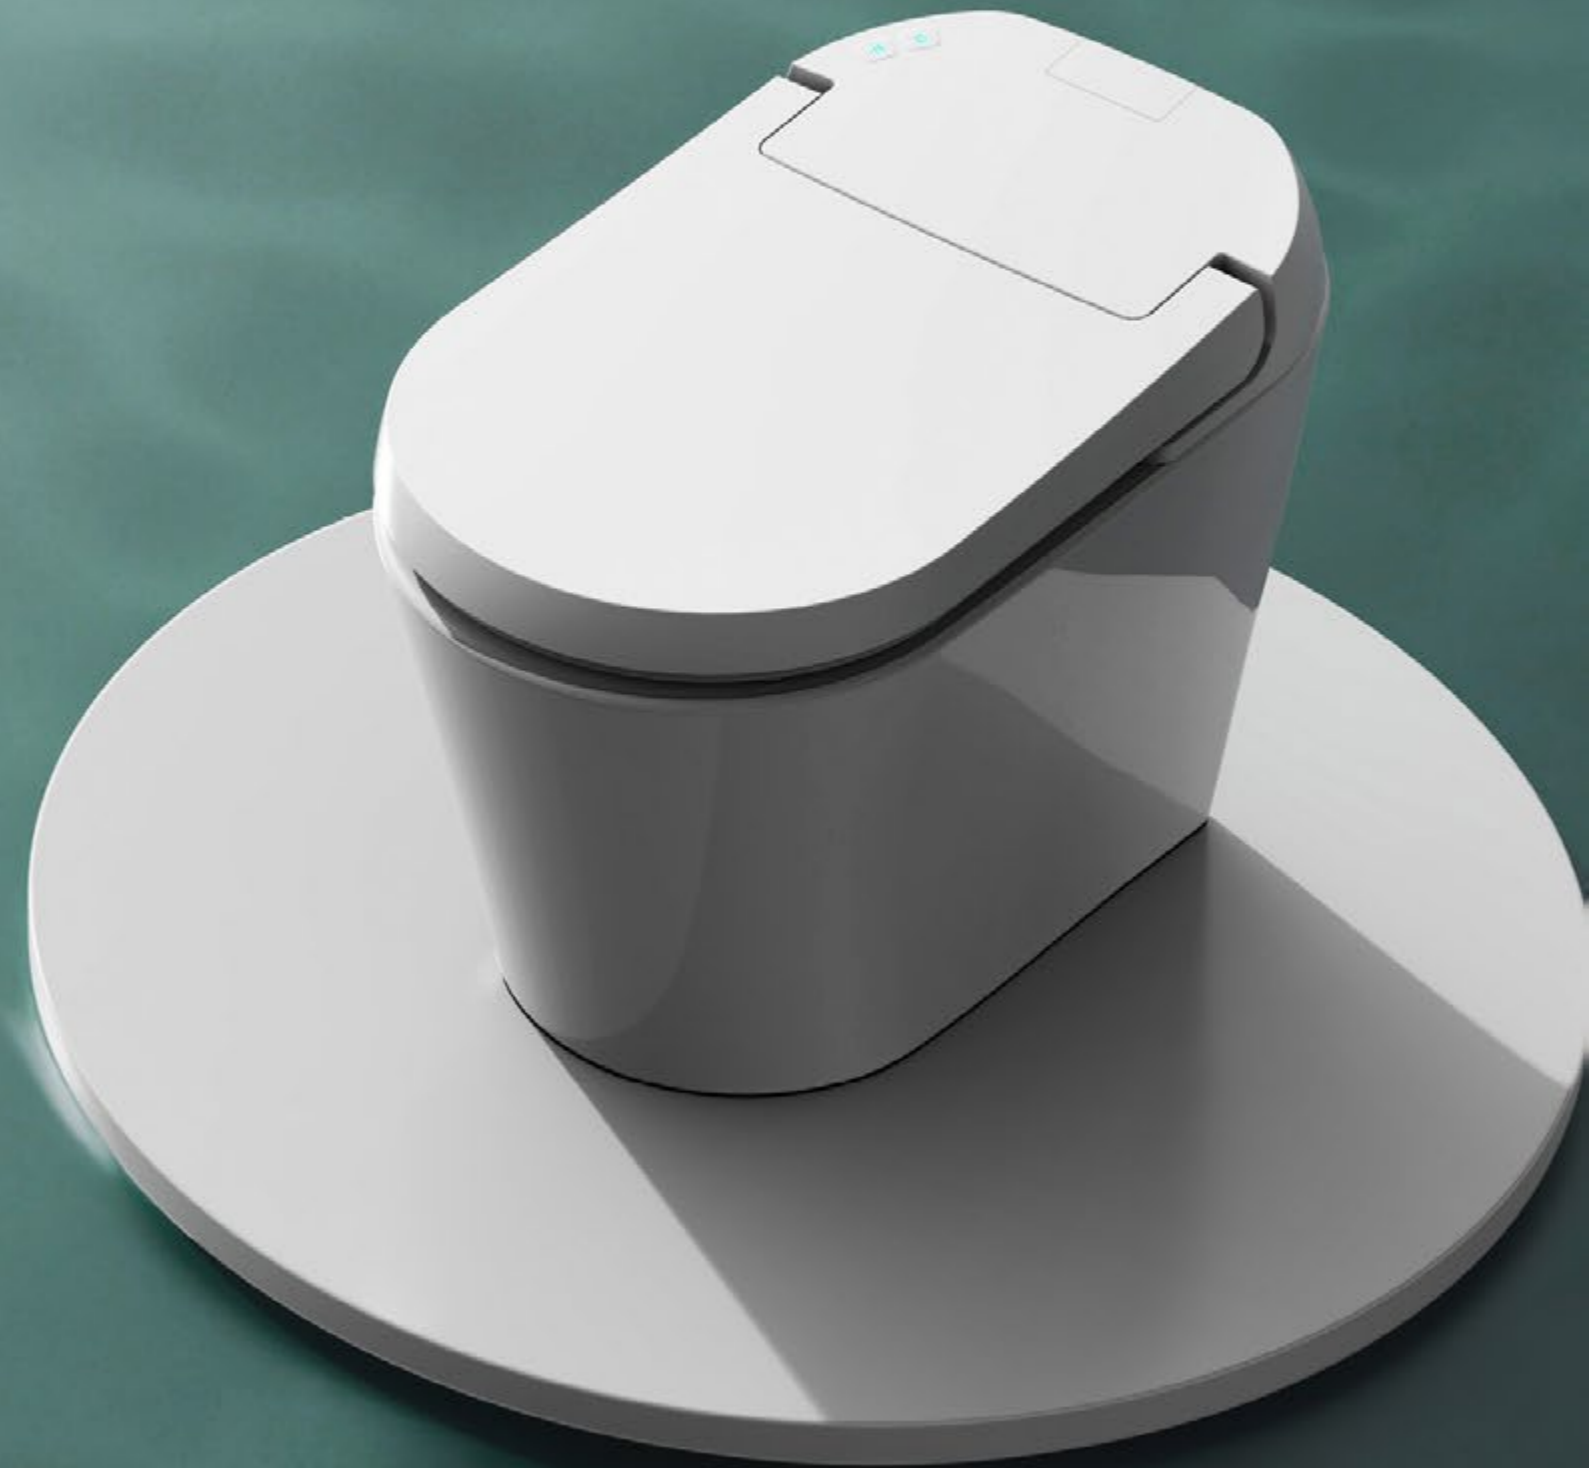

SMART SERIES

FOOT & BODY DRYER

SMARTSERIES | FOOT & BODY DRYER

- Body Dryer
- Foot Dryer
- Scale
- Kids mode
- Water proof
- Anti Bacterial
- Wind Power Control
- Temperature Control

VBOV00005#BL
460x530x175mm