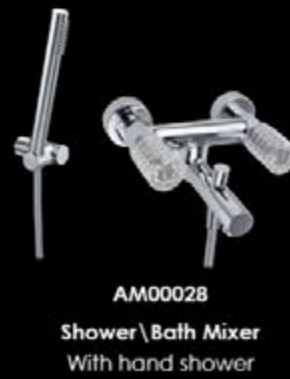

SMAGLIANTE

- Chrome
- 24k gold
- Brushed gold
- Rose gold