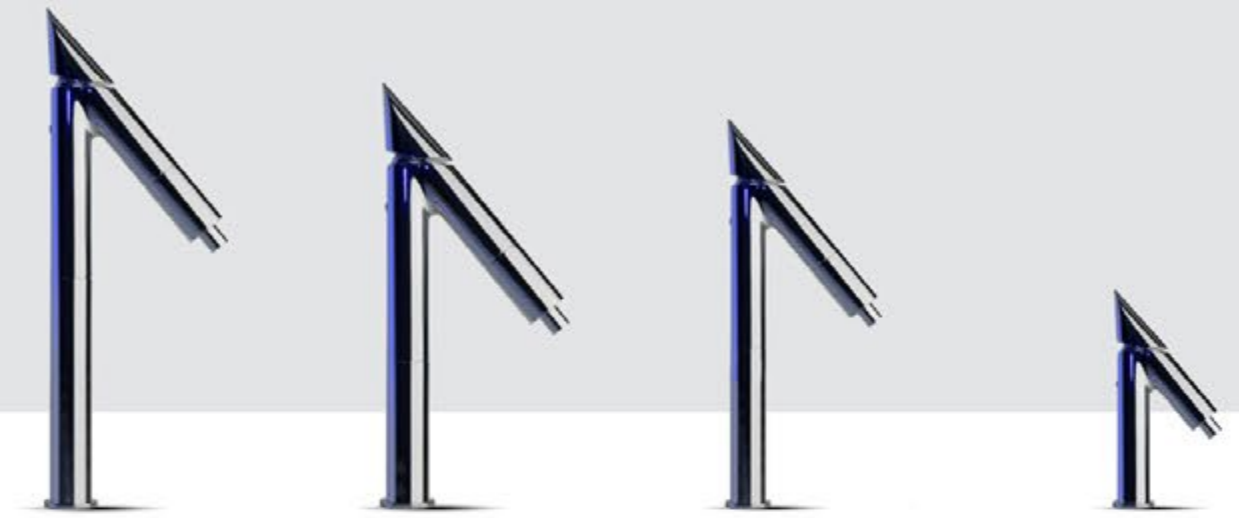

STRAMBO

GB00051
Basin mixer
With 250mm extension
clic-clac waste

GB00052
Basin mixer
With 200mm extension
clic-clac waste

GB00053
Bidet mixer
With 150mm extension
clic-clac waste

GB00054
Basin/Bidet mixer
clic-clac waste