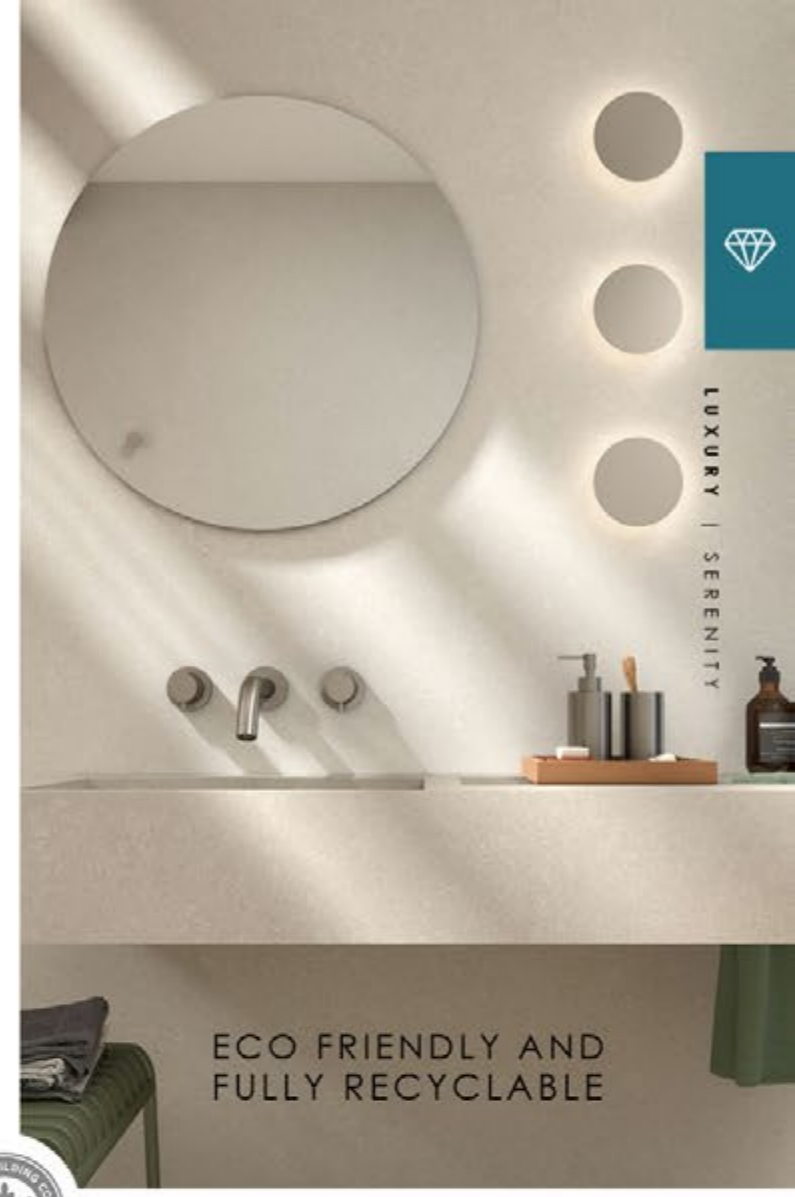

GB00031#BS
Wall-mounted
Wash Basin Mixer

GB00032#BS
Bath and Shower Mixer
With Shower set

GB00034#BS
Bidet mixer

GB00035#BS
Wall-mounted
Wash Basin mixer

Stainless steel

ECO FRIENDLY AND
FULLY RECYCLABLE

SERENITY