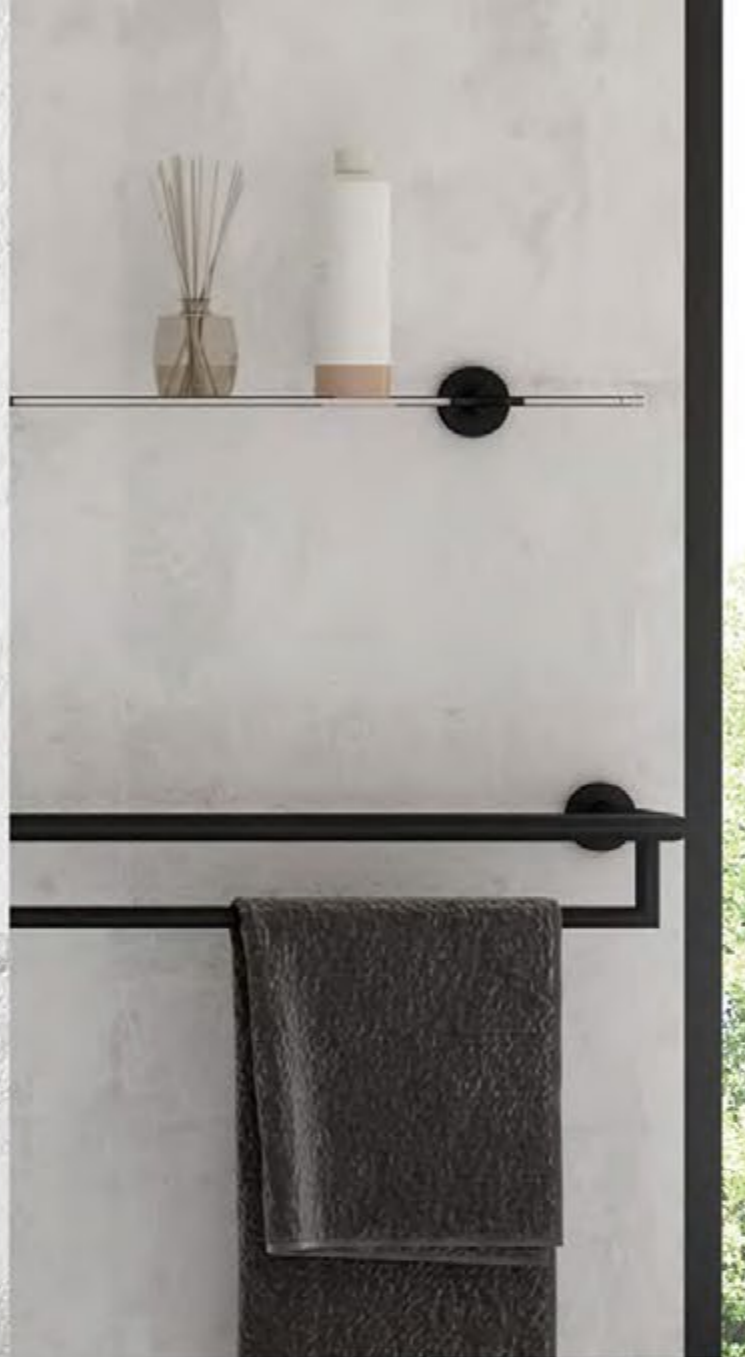

FN00033
Glass for toothbrush with Wall support
304 stainless steel
95 x 136 x 100mm

FN00034
Double glass for toothbrush with wall support
304 stainless steel
95 x 179 x 108mm

Chrome

RAY

FN00043#SN
Toilet paper roll holder
304 stainless steel
133 x 138 x 65mm