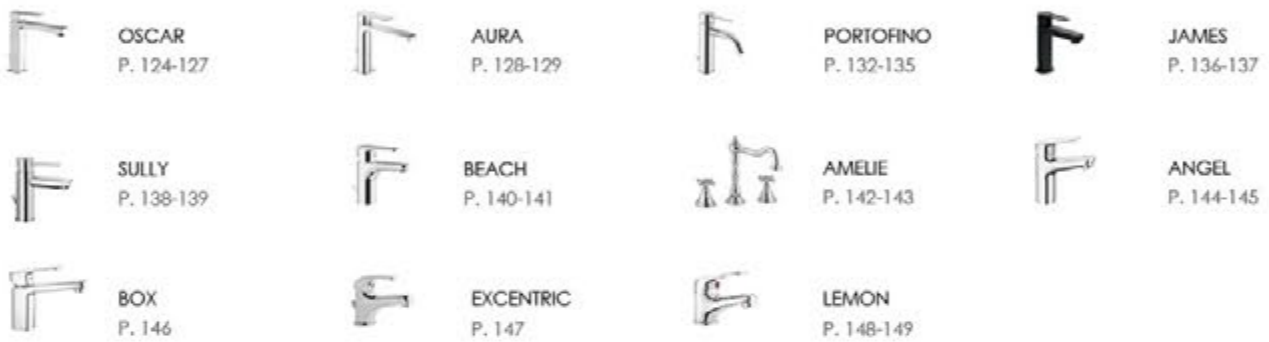

WASHBASIN

MIXERS

SHOWERS

BATHTUBS

ACCESSORIES

KITCHEN SERIES

PUBLIC