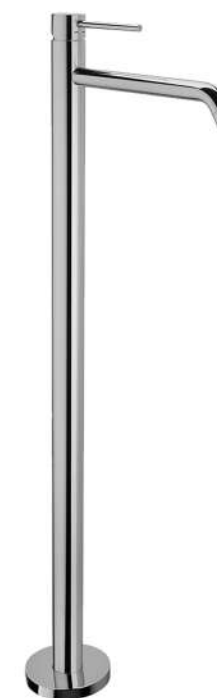

LIG NF00207
Free-standing basin mixer