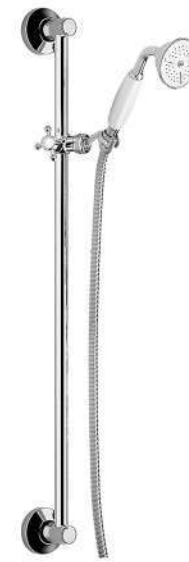

TD00124

Sliding rail shower set

- Complete With:-**
- Steel rod 745 mm
 - Five-spray functions
 - Steel hose 1500 mm

ZSALNF00440

Sliding rail shower set

- Complete With:-**
- Metal rod Ø25 x L.600 mm
 - ABS hand shower,
 - five-spray functions, Ø85 mm
 - Double interlock twist-free metal flexible hose 1500 mm
 - Soap dish

ZSALNF00441

Sliding rail shower set

- Complete With:-**
- Metal rod Ø22 x L.730 mm
 - ABS hand shower,
 - three-spray functions, Ø100 mm
 - Soap dish

ZSALNF00442

Sliding rail shower set

- Complete With:-**
- Metal rod Ø22 x L.730 mm
 - ABS hand shower,
 - four-spray functions, Ø90 mm
 - Double interlock twist-free metal flexible hose 1500 mm
 - Soap dish

ZSALNF00443

Sliding rail shower set

- Complete With:-**
- Metal rod Ø22 x L.730 mm
 - ABS hand shower,
 - three-spray functions, Ø80 mm
 - Double interlock twist-free metal flexible hose 1500 mm
 - Soap dish